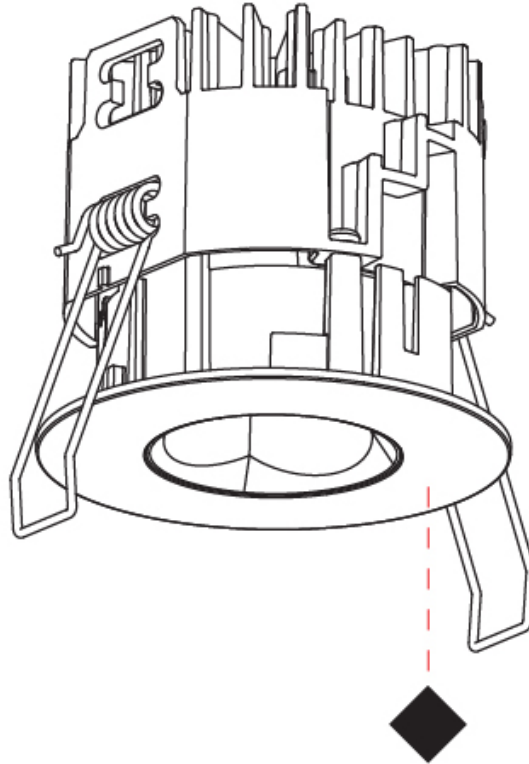

OIKO PRO ROUND FIXED RECESSED

A35871-

PROJECT _____

TYPE _____

SPECIFIER _____

QUANTITY _____

DATE _____